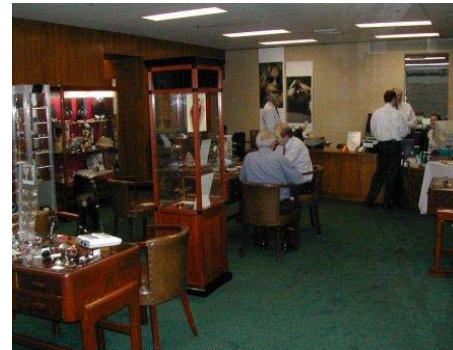

Whitehouse Opticians Refurbishment

L3, 70 Castlereagh Street Sydney
Retail Office & Optical Treatment Consultant Rooms

Value (net) - $225,000

Completed: August 2004

Description: The longest running opticians in Australia merged with Jody Glasser from George St. Ibiz designed the space with careful consideration to appeal to the differing demographics who frequented the previous sperate companies. The carpet was relatively new and was in the brief to keep it. Ibiz Design also decided to keep most of the existing timber panelling to fit the brief.

BEFORE